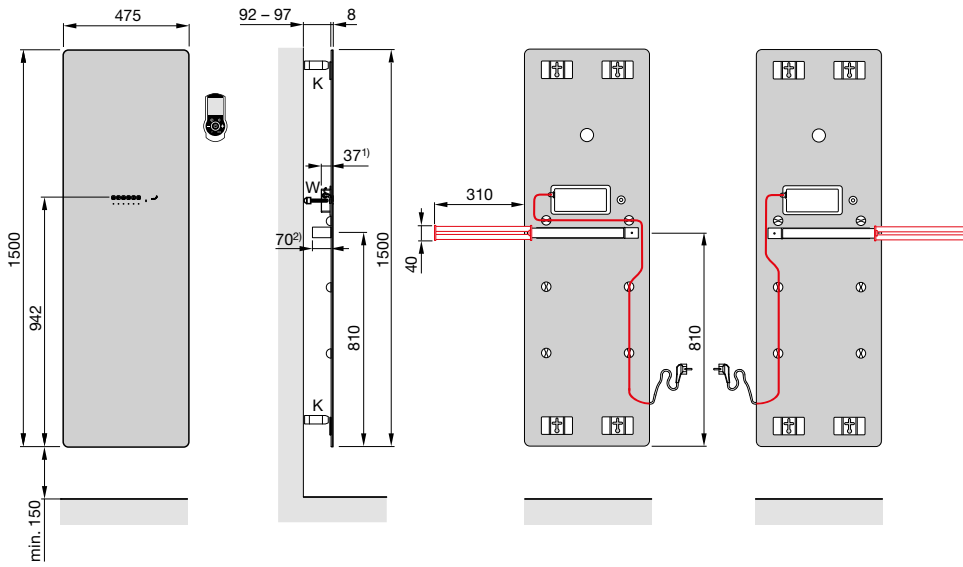

STUDIO COLLECTION ZEHNDER DESEO VERSO

Overview of models

Front view

Side view

Back view, right

Back view, left