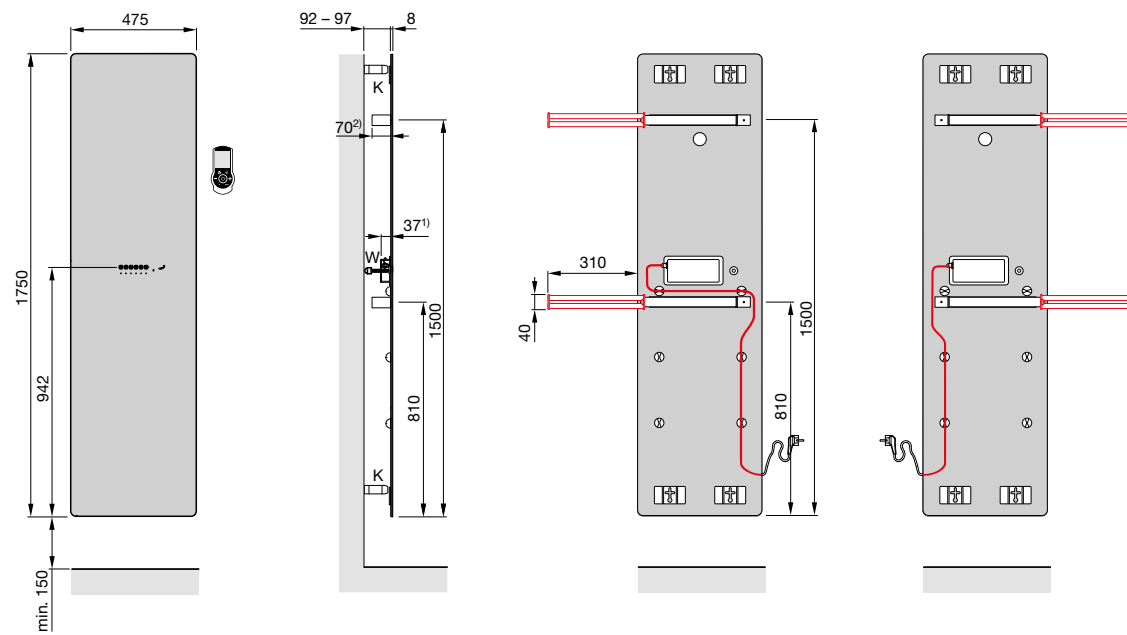

STUDIO COLLECTION ZEHNDER DESEO VERSO

Overview of models

Front view

Side view

Back view, right

Back view, left

Font view

Side view

Back view, right

Back view, left

Dimensions in mm

STUDIO COLLECTION ZEHNDER DESEO VERSO

Electric-only operation

White version

| Model | H mm | L mm | Electrical output Watt |
|---------------|---------|---------|---------------------------|
| DVW-150-048/D | 1500 | 475 | 600 |
| DVW-175-048/D | 1750 | 475 | 750 |

Black version

| Model | H mm | L mm | Electrical output Watt |
|---------------|---------|---------|---------------------------|
| DVB-150-048/D | 1500 | 475 | 600 |
| DVB-175-048/D | 1750 | 475 | 750 |

Mirror version

| Model | H mm | L mm | Electrical output Watt |
|---------------|---------|---------|---------------------------|
| DVM-150-048/D | 1500 | 475 | 600 |
| DVM-175-048/D | 1750 | 475 | 750 |