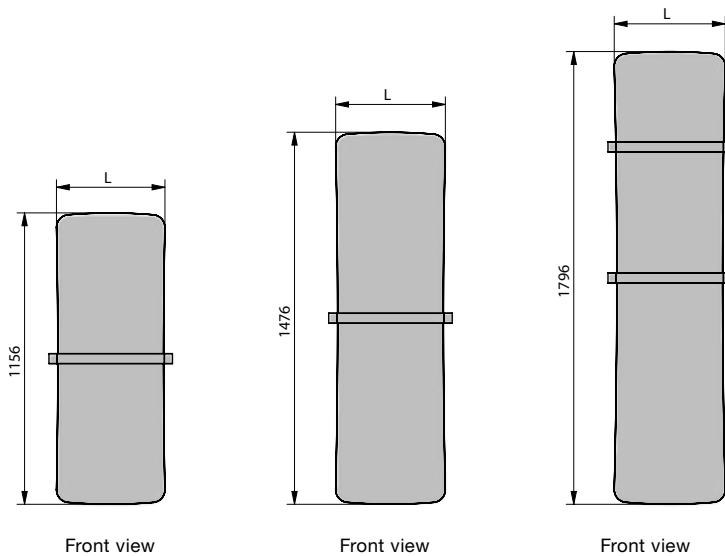

# STUDIO COLLECTION ZEHNDER FOLIO BELT

With its extremely slim body, smooth surface and slightly tapered silhouette, the Folio from the Zehnder Studio Collection impresses with its unusually light and floating design. The design of this radiator, which is just 16 millimetres thick, is only made possible by the development of innovative construction elements and composite materials. The unusually thin Zehnder Folio is an innovation in heating technology. Depending on the finish, it either blends harmoniously into the room or becomes a centrepiece. Surfaces with oak, wenge, macassar ebony or anodised aluminium veneer generate heat elegantly and efficiently. In the Zehnder Folio Belt version, with one or two towel rails, it offers style and comfort in the bathroom,

## Overview of models

Dimensions in mm

## Connection to hot water central heating system

Version with towel rail

Model	H mm	L mm	Thermal output			
			75/65/20 °C <sup>1)</sup> Watt	70/55/24 °C Watt	55/45/24 °C Watt	55/45/20 °C Watt
<b>FZB-120-042</b>	1156	430	399	288	180	215
<b>FZB-120-052</b>	1156	530	485	350	219	261
<b>FZB-150-042</b>	1476	435	504	364	227	271
<b>FZB-150-052</b>	1476	535	611	441	276	329
<b>FZB-150-062</b>	1476	635	718	519	324	386
<b>FZB-180-042</b>	1796	441	614	444	277	330
<b>FZB-180-052</b>	1796	540	762	551	344	410
<b>FZB-180-062</b>	1796	640	912	657	409	488
<b>FZB-180-072</b>	1796	740	1064	765	474	566

H = Height, L = Length

1) Nominal heat output according to EN 442 ΔT 50 K